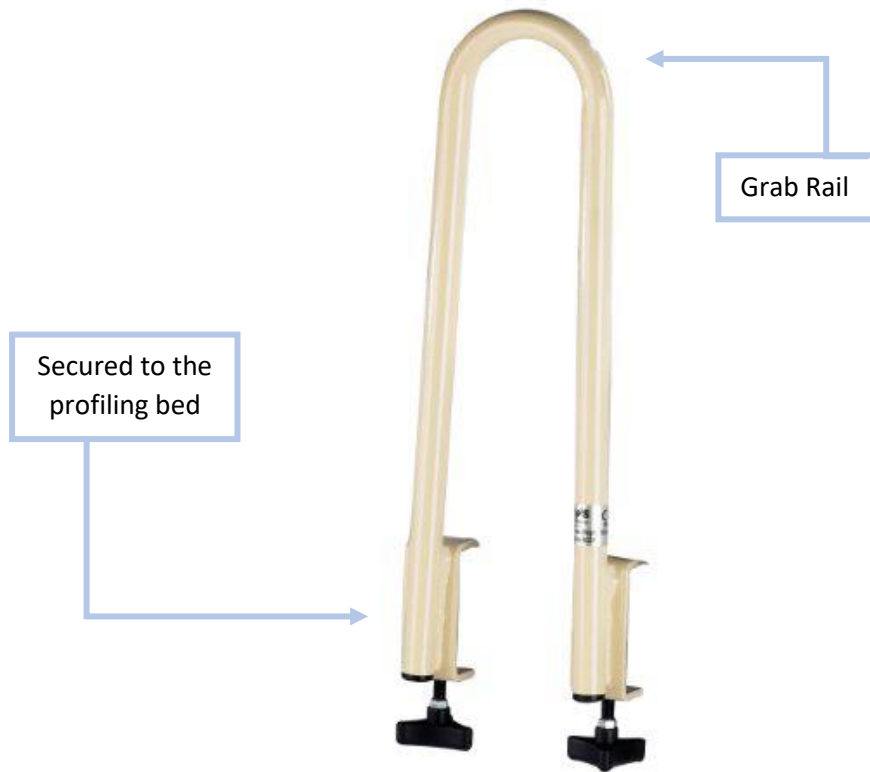

Sleeping & Comfort

Reference No. SC026

Casa Lever

The Casa Lever is compatible with Mobility at Sea's profiling beds only.

Specifications

Length	48cm / 18.89"
Height (from bed)	36cm / 14.1"
Width	15cm / 5.9"
Width (gap)	9.8cm / 3.8"
Weight	1.3kg / 2.8lbs / 0.2st
Max User Weight	120.6kg / 266lbs / 19st