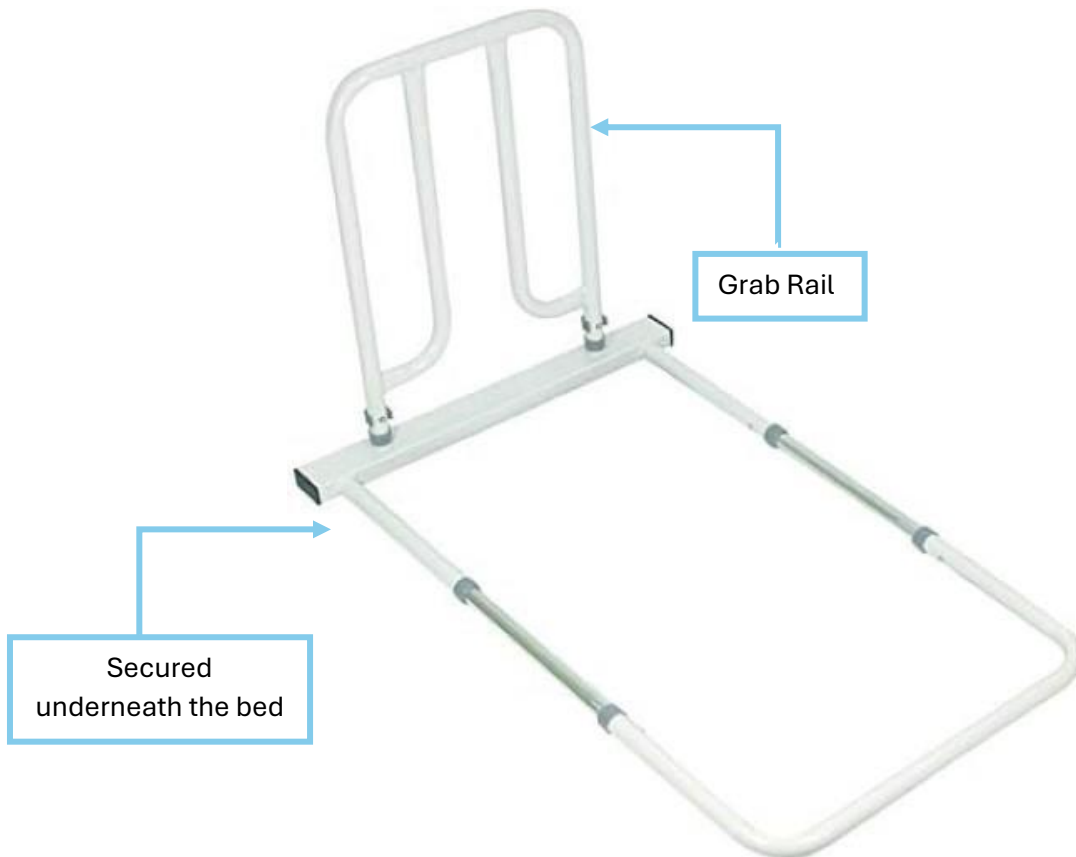

## Sleeping & Comfort

Reference No. SC043

Bed Lever 6

### Specifications

Length	82cm / 32.5"
Height	44.5cm / 17.5"
Width (Grab rail)	33cm / 13"
Width (Total)	50cm / 19.5"
Depth (Grab Rail)	2.5cm / 1"
Weight	3.8kg / 8.3lbs
Max User Weight	158kg / 350lbs / 25st